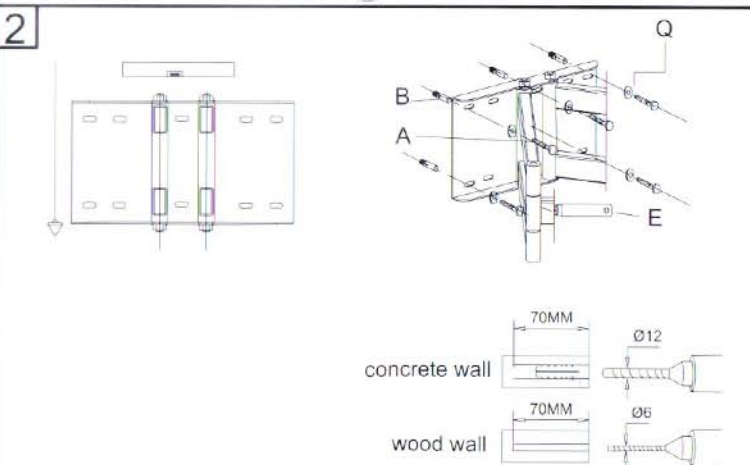

PLASMA TV MOUNT

3716H

WWW.AARTONMOUNTS.COM

⚠ WARNING:

1. To be fitted by a professional only .

3716H INSTALLATION SPECIFICATION

3716H INSTALLATION SPECIFICATION

A