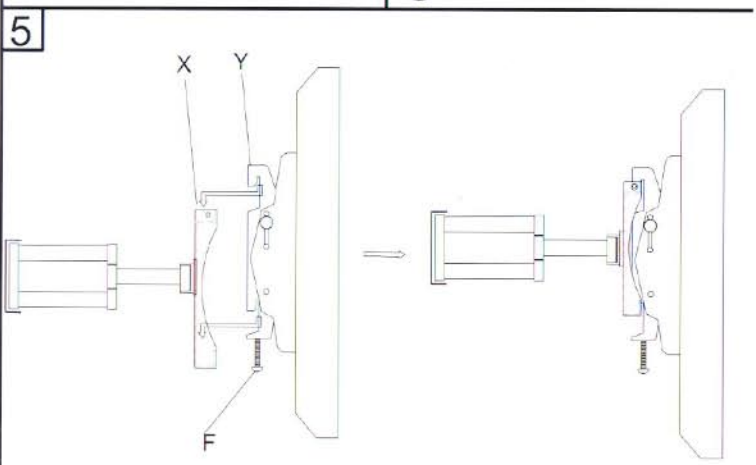

PLASMA TV MOUNT

3716H

WWW.AARTONMOUNTS.COM

⚠ WARNING:

1. To be fitted by a professional only .

3716H INSTALLATION SPECIFICATION

3716H INSTALLATION SPECIFICATION

A