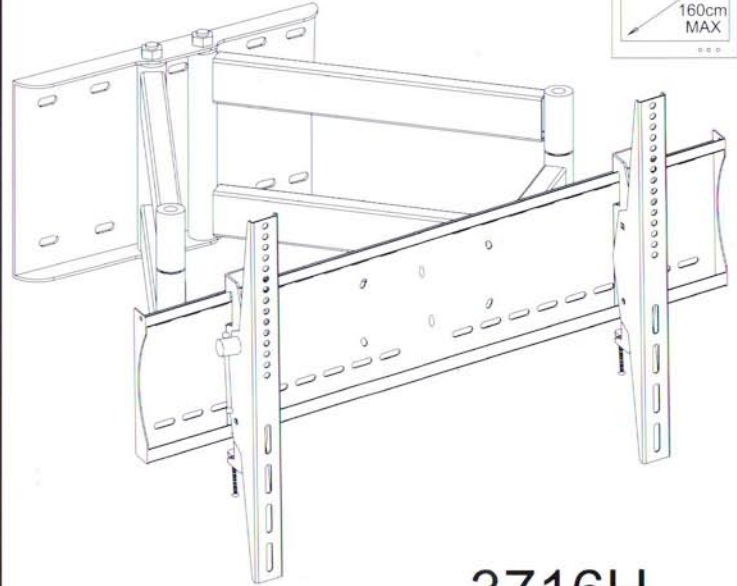

PLASMA TV MOUNT

3716H

WWW.AARTONMOUNTS.COM

⚠ WARNING:

1. To be fitted by a professional only .

3716H INSTALLATION SPECIFICATION

3716H INSTALLATION SPECIFICATION

A