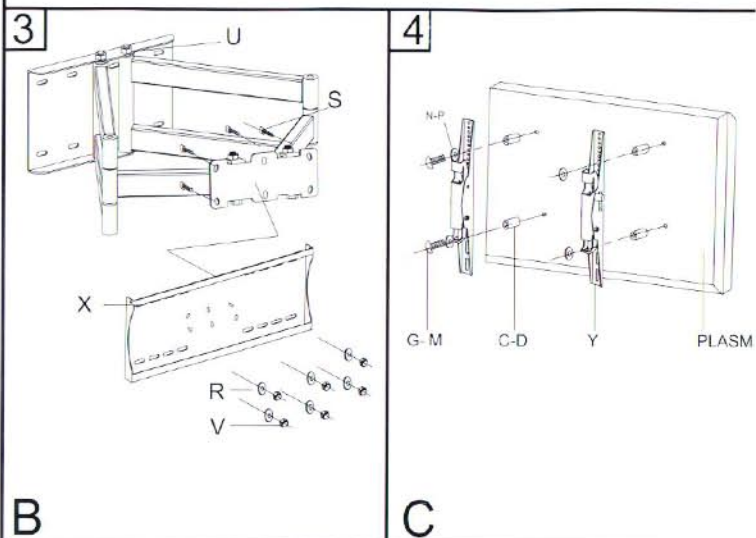

PLASMA TV MOUNT

3716H

WWW.AARTONMOUNTS.COM

⚠ WARNING:

1. To be fitted by a professional only .

3716H INSTALLATION SPECIFICATION

3716H INSTALLATION SPECIFICATION

A