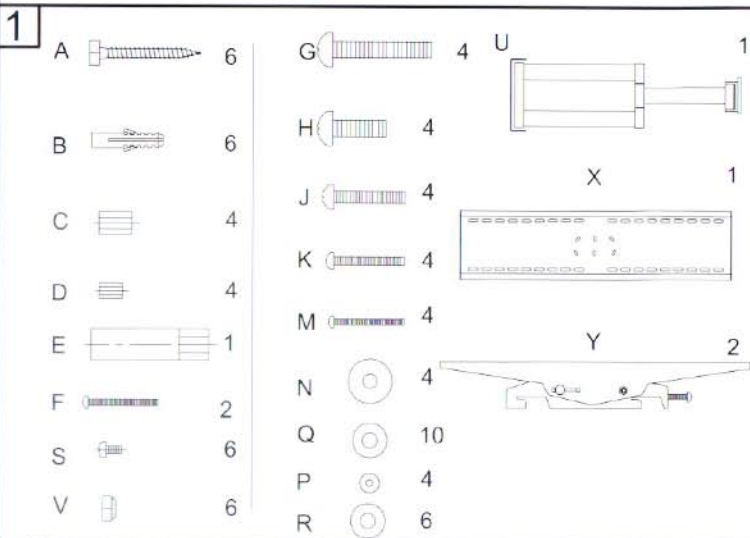

PLASMA TV MOUNT

3716H

WWW.AARTONMOUNTS.COM

⚠ WARNING:

1. To be fitted by a professional only .

3716H INSTALLATION SPECIFICATION

3716H INSTALLATION SPECIFICATION

A