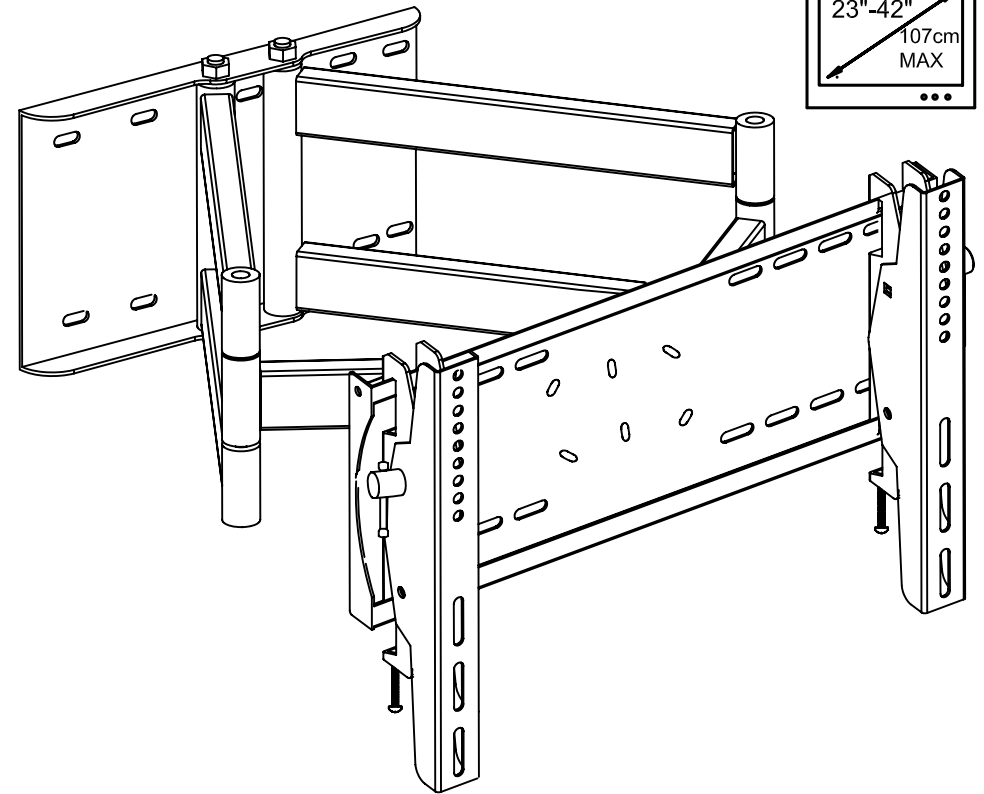

3715H INSTALLATION SPECIFICATION

- 1**
- | | | | | | | | | |
|---|---|---|---|---|---|---|--|----|
| A |  | 4 | G |  | 4 | U |  | 1 |
| B |  | 4 | H |  | 4 | X |  | 1 |
| C |  | 4 | J |  | 4 | Y |  | 2 |
| D |  | 4 | K |  | 4 | N |  | 4 |
| E |  | 1 | M |  | 4 | Q |  | 10 |
| F |  | 2 | N |  | 4 | P |  | 4 |
| S |  | 6 | P |  | 4 | R |  | 6 |
| V |  | 6 | R |  | 6 | | | |

A

3715H INSTALLATION SPECIFICATION

B

C

D

PLASMA TV MOUNT

⚠ WARNING:

1. To be fitted by a professional only .