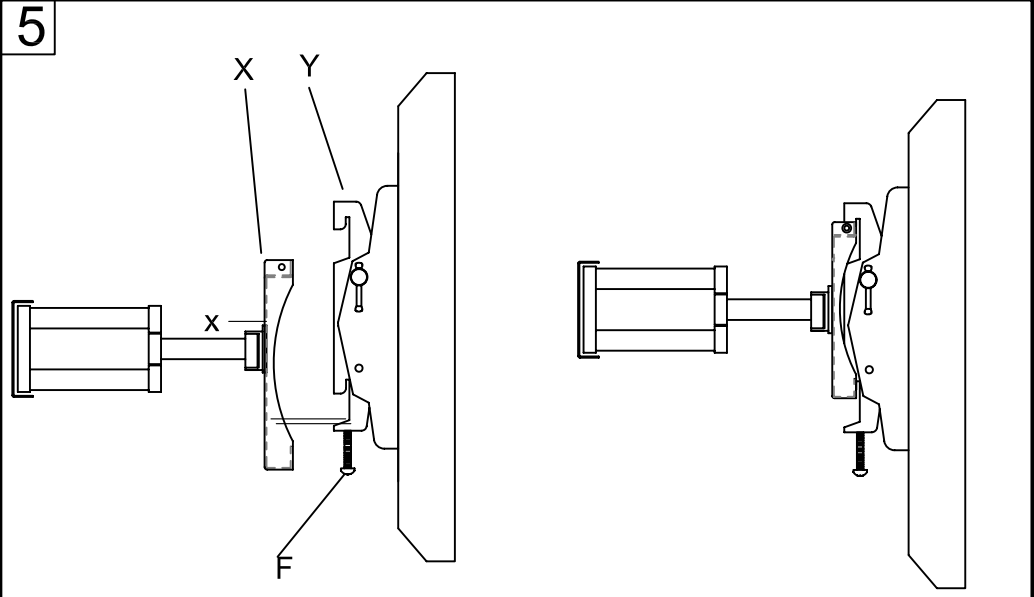

3715H INSTALLATION SPECIFICATION

- 1**
- | | | | | | | | | |
|---|---|---|---|---|---|---|--|----|
| A |  | 4 | G |  | 4 | U |  | 1 |
| B |  | 4 | H |  | 4 | X |  | 1 |
| C |  | 4 | J |  | 4 | Y |  | 2 |
| D |  | 4 | K |  | 4 | N |  | 4 |
| E |  | 1 | M |  | 4 | Q |  | 10 |
| F |  | 2 | N |  | 4 | P |  | 4 |
| S |  | 6 | P |  | 4 | R |  | 6 |
| V |  | 6 | R |  | 6 | | | |

A

3715H INSTALLATION SPECIFICATION

B

C

D

PLASMA TV MOUNT

⚠ WARNING:

1. To be fitted by a professional only .