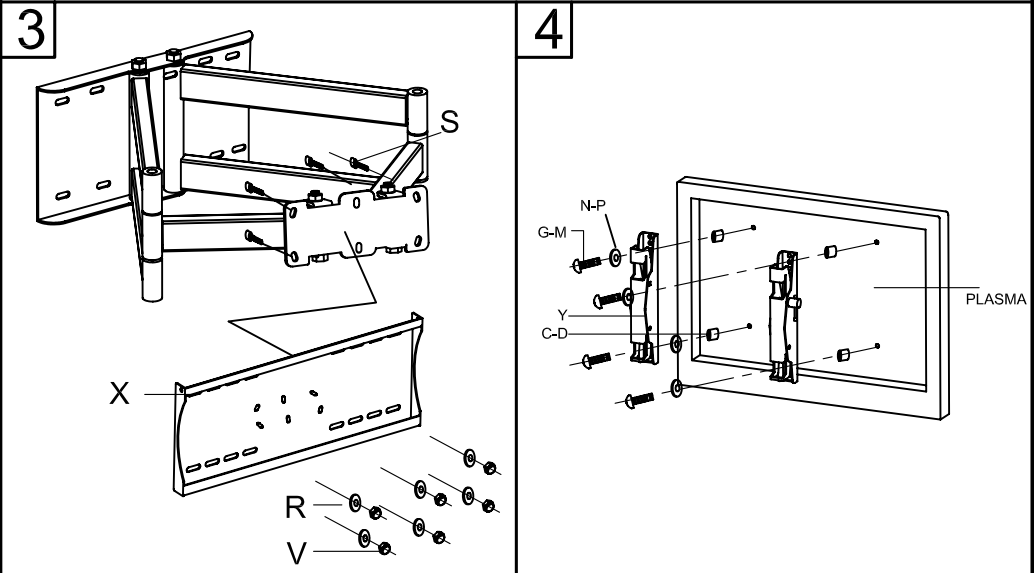

3715H INSTALLATION SPECIFICATION

- 1**
- | | | | | | | | | |
|---|---|---|---|---|---|---|--|----|
| A |  | 4 | G |  | 4 | U |  | 1 |
| B |  | 4 | H |  | 4 | X |  | 1 |
| C |  | 4 | J |  | 4 | Y |  | 2 |
| D |  | 4 | K |  | 4 | N |  | 4 |
| E |  | 1 | M |  | 4 | Q |  | 10 |
| F |  | 2 | N |  | 4 | P |  | 4 |
| S |  | 6 | P |  | 4 | R |  | 6 |
| V |  | 6 | R |  | 6 | | | |

A

3715H INSTALLATION SPECIFICATION

B

C

D

PLASMA TV MOUNT

⚠ WARNING:

1. To be fitted by a professional only .