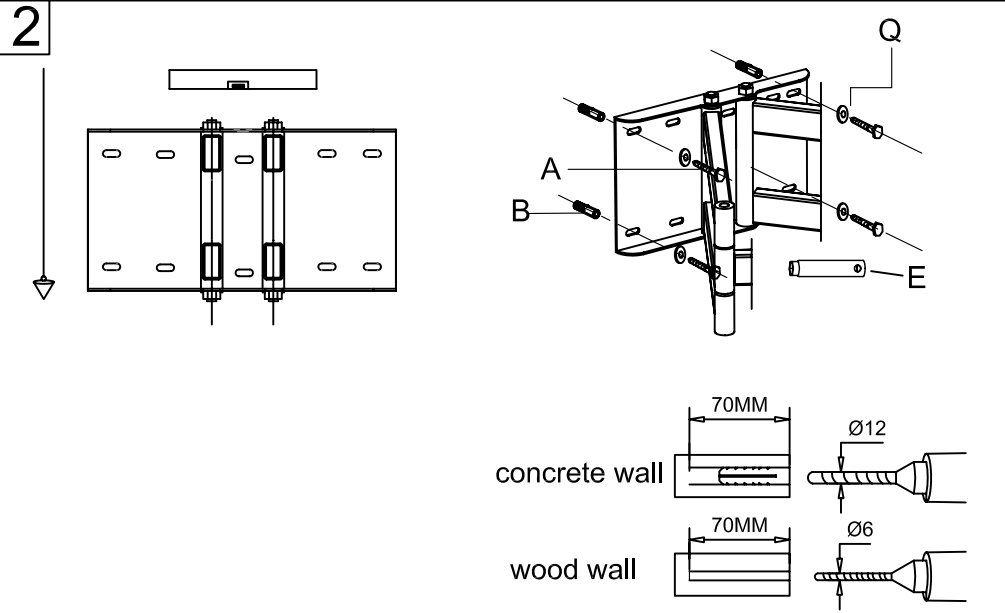

3715H INSTALLATION SPECIFICATION

- 1**
- | | | | | | | | | |
|---|---|---|---|---|---|---|--|----|
| A |  | 4 | G |  | 4 | U |  | 1 |
| B |  | 4 | H |  | 4 | X |  | 1 |
| C |  | 4 | J |  | 4 | Y |  | 2 |
| D |  | 4 | K |  | 4 | N |  | 4 |
| E |  | 1 | M |  | 4 | Q |  | 10 |
| F |  | 2 | N |  | 4 | P |  | 4 |
| S |  | 6 | P |  | 4 | R |  | 6 |
| V |  | 6 | R |  | 6 | | | |

A

3715H INSTALLATION SPECIFICATION

B

C

D

PLASMA TV MOUNT

⚠ WARNING:

1. To be fitted by a professional only .