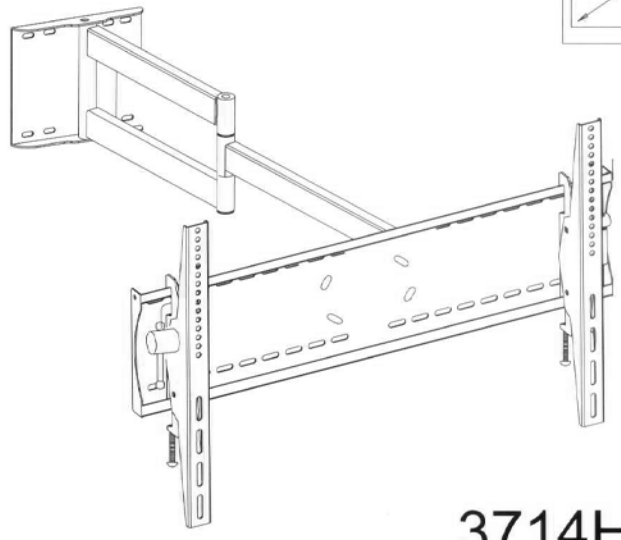

PLASMA TV MOUNT

3714H

WWW.AARTONMOUNTS.COM

WARNING:

1. To be fitted by a professional only .

3714H INSTALLATION SPECIFICATION

- | | | | | | | |
|----------|---|---|---|----|---|---|
| 1 | A | 6 | G | 4 | U | 1 |
| | B | 6 | H | 4 | X | 1 |
| | C | 4 | J | 4 | Y | 2 |
| | D | 4 | K | 4 | | |
| | E | 1 | M | 4 | | |
| | F | 2 | N | 4 | | |
| | S | 4 | Q | 10 | | |
| | V | 4 | P | 4 | | |
| | | | R | 4 | | |

A

3714H INSTALLATION SPECIFICATION

D