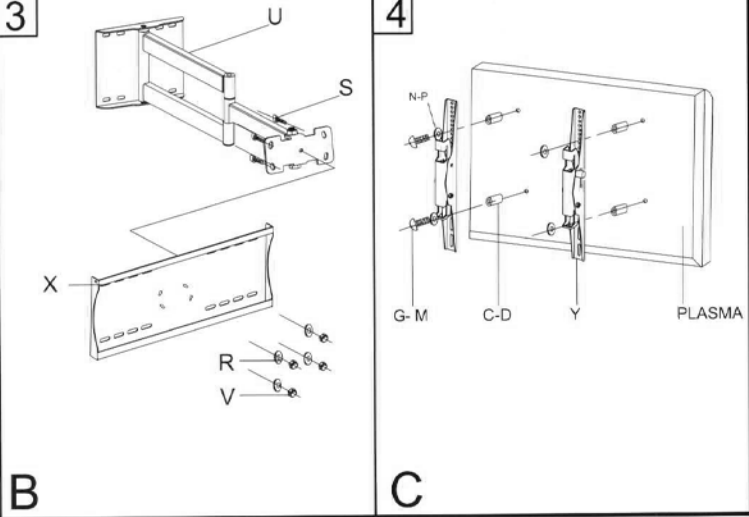

PLASMA TV MOUNT

3714H

WWW.AARTONMOUNTS.COM

WARNING:

1. To be fitted by a professional only .

3714H INSTALLATION SPECIFICATION

- | | | | | | | |
|----------|---|---|---|----|---|---|
| 1 | A | 6 | G | 4 | U | 1 |
| | B | 6 | H | 4 | X | 1 |
| | C | 4 | J | 4 | Y | 2 |
| | D | 4 | K | 4 | | |
| | E | 1 | M | 4 | | |
| | F | 2 | N | 4 | | |
| | S | 4 | Q | 10 | | |
| | V | 4 | P | 4 | | |
| | | | R | 4 | | |

A

3714H INSTALLATION SPECIFICATION

D