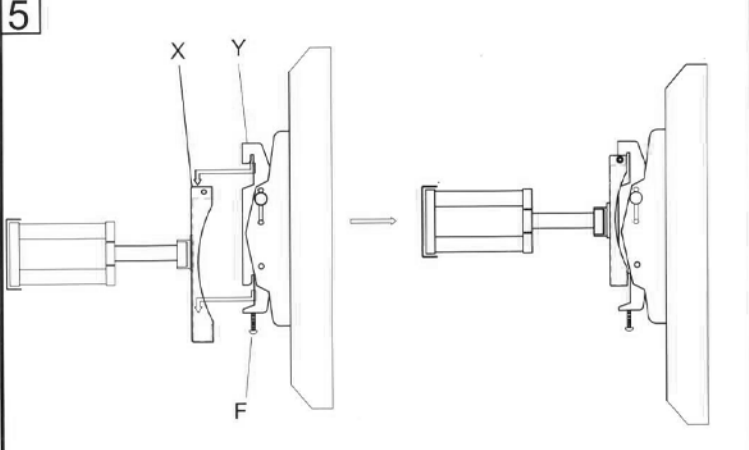

PLASMA TV MOUNT

3714H

WWW.AARTONMOUNTS.COM

WARNING:

1. To be fitted by a professional only .

3714H INSTALLATION SPECIFICATION

- | | | | | | | |
|----------|---|---|---|----|---|---|
| 1 | A | 6 | G | 4 | U | 1 |
| | B | 6 | H | 4 | X | 1 |
| | C | 4 | J | 4 | Y | 2 |
| | D | 4 | K | 4 | | |
| | E | 1 | M | 4 | | |
| | F | 2 | N | 4 | | |
| | S | 4 | Q | 10 | | |
| | V | 4 | P | 4 | | |
| | | | R | 4 | | |

A

3714H INSTALLATION SPECIFICATION

D