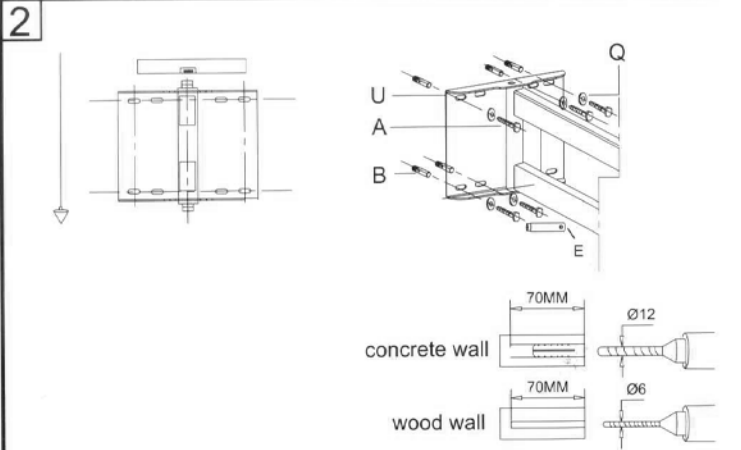

PLASMA TV MOUNT

3714H

WWW.AARTONMOUNTS.COM

WARNING:

1. To be fitted by a professional only .

3714H INSTALLATION SPECIFICATION

- | | | | | | | |
|----------|---|---|---|----|---|---|
| 1 | A | 6 | G | 4 | U | 1 |
| | B | 6 | H | 4 | X | 1 |
| | C | 4 | J | 4 | Y | 2 |
| | D | 4 | K | 4 | | |
| | E | 1 | M | 4 | | |
| | F | 2 | N | 4 | | |
| | S | 4 | Q | 10 | | |
| | V | 4 | P | 4 | | |
| | | | R | 4 | | |

A

3714H INSTALLATION SPECIFICATION

D