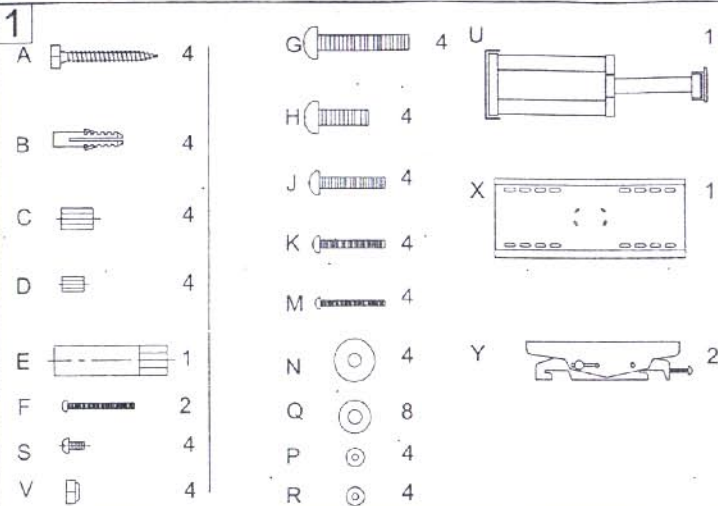

PLASMA TV MOUNT

3713H

WWW.AARTONMOUNTS.COM

WARNING:

1. To be fitted by a professional only.

3713H INSTALLATION SPECIFICATION

3713H INSTALLATION SPECIFICATION