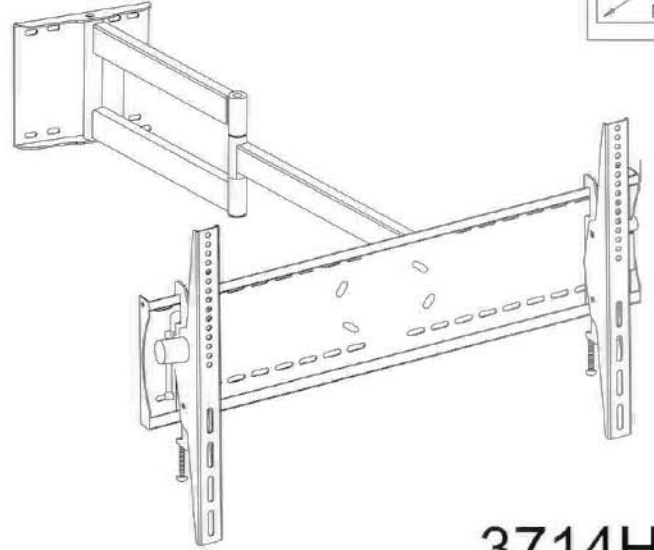

PLASMA TV MOUNT

3714H

WWW.AARTONMOUNTS.COM

WARNING:

1. To be fitted by a professional only .

3714H INSTALLATION SPECIFICATION

A

3714H INSTALLATION SPECIFICATION