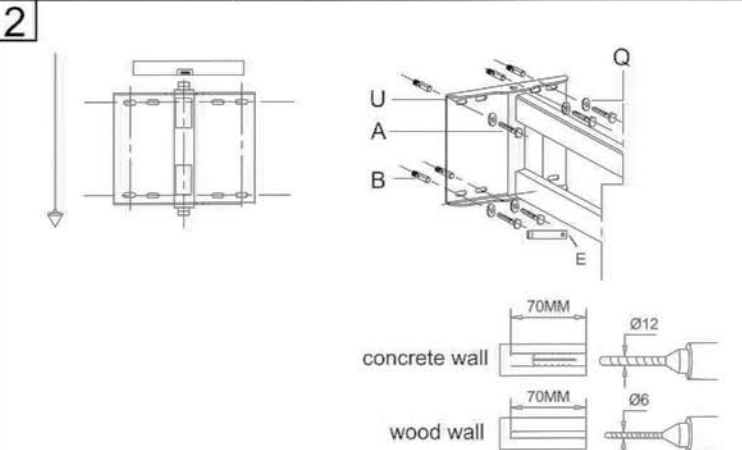

PLASMA TV MOUNT

3714H

WWW.AARTONMOUNTS.COM

WARNING:

1. To be fitted by a professional only .

3714H INSTALLATION SPECIFICATION

A

3714H INSTALLATION SPECIFICATION