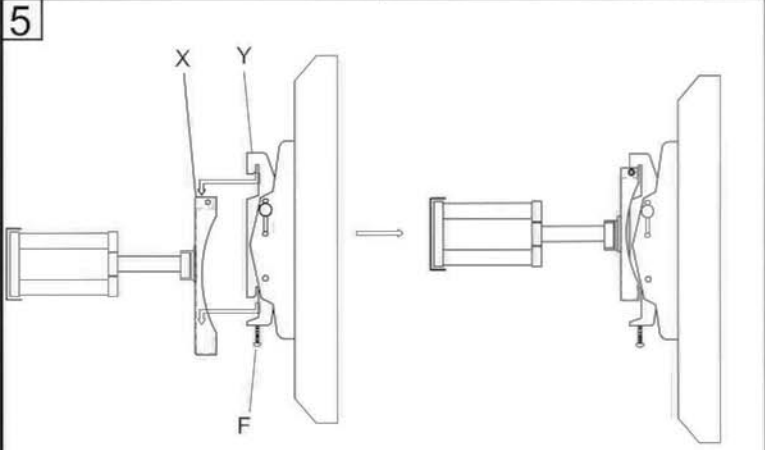

PLASMA TV MOUNT

3714H

WWW.AARTONMOUNTS.COM

WARNING:

1. To be fitted by a professional only .

3714H INSTALLATION SPECIFICATION

A

3714H INSTALLATION SPECIFICATION