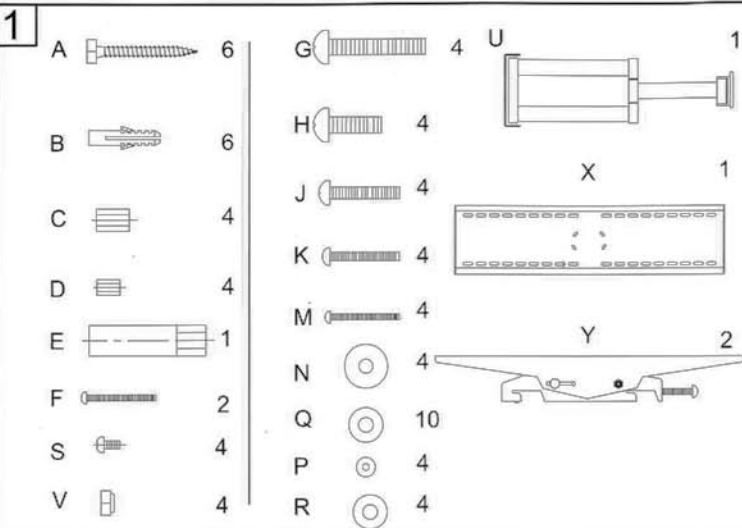

PLASMA TV MOUNT

3714H

WWW.AARTONMOUNTS.COM

WARNING:

1. To be fitted by a professional only .

3714H INSTALLATION SPECIFICATION

A

3714H INSTALLATION SPECIFICATION