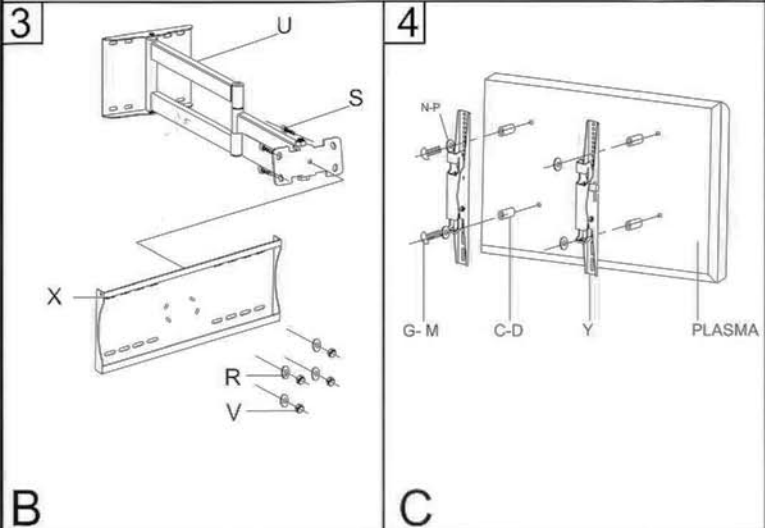

PLASMA TV MOUNT

3714H

WWW.AARTONMOUNTS.COM

WARNING:

1. To be fitted by a professional only .

3714H INSTALLATION SPECIFICATION

A

3714H INSTALLATION SPECIFICATION