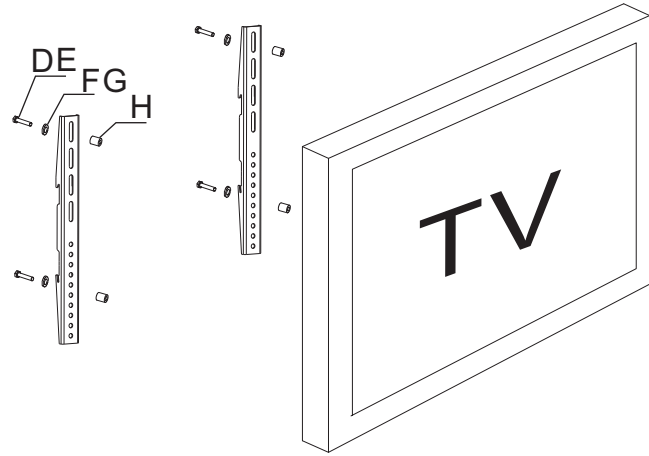

3559G

MUST BE FITTED BY A PROFESSIONAL

1		WALL PLATE & FRONT PLATE	x1
2		ARMS FOR TV	x2
3		SECURITY LOCKING BAR	x1
4		Dust cover1	x1
5		Dust cover2	x1
A		M5.8x55mm screw	x3
B		WALL PLUG	x3
C		M4x4mm Cross round screw	x2
D		M6x20mm Cross round screw	x4
E		M8x16mm Cross round screw	x4
F		Φ6x16 washer	x4
G		Φ8 washer	x4
H		Φ6 plastic spacer	x4
I		Plastic cover	x2
J		Plastic cover 1	x4
k		M8x16mm Cross round screw	x4

1

2

4

3

5

MUST BE FITTED BY A PROFESSIONAL