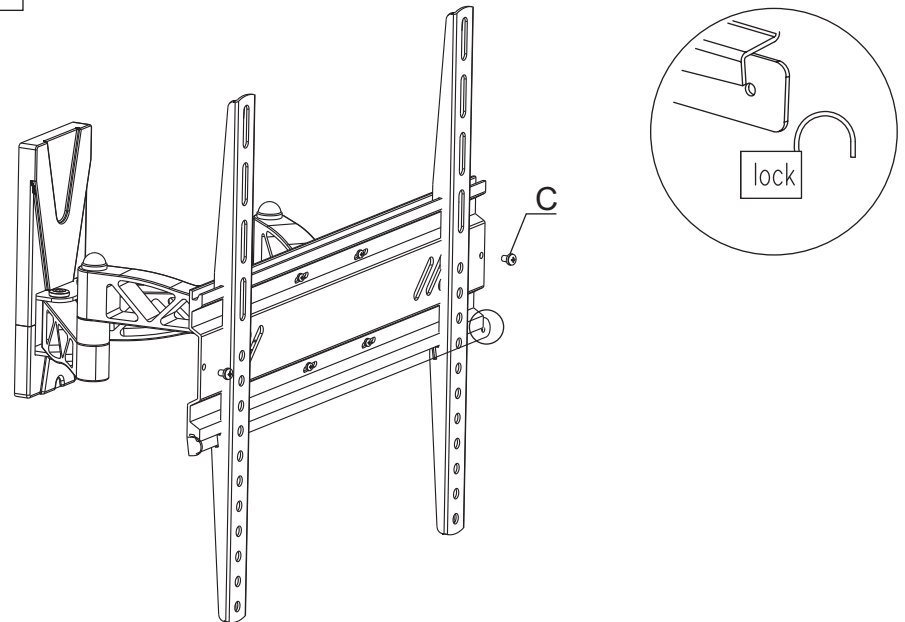

3559G

MUST BE FITTED BY A PROFESSIONAL

1		WALL PLATE & FRONT PLATE	x1
2		ARMS FOR TV	x2
3		SECURITY LOCKING BAR	x1
4		Dust cover1	x1
5		Dust cover2	x1
A		M5.8x55mm screw	x3
B		WALL PLUG	x3
C		M4x4mm Cross round screw	x2
D		M6x20mm Cross round screw	x4
E		M8x16mm Cross round screw	x4
F		Φ6x16 washer	x4
G		Φ8 washer	x4
H		Φ6 plastic spacer	x4
I		Plastic cover	x2
J		Plastic cover 1	x4
k		M8x16mm Cross round screw	x4

1

2

4

3

5

MUST BE FITTED BY A PROFESSIONAL