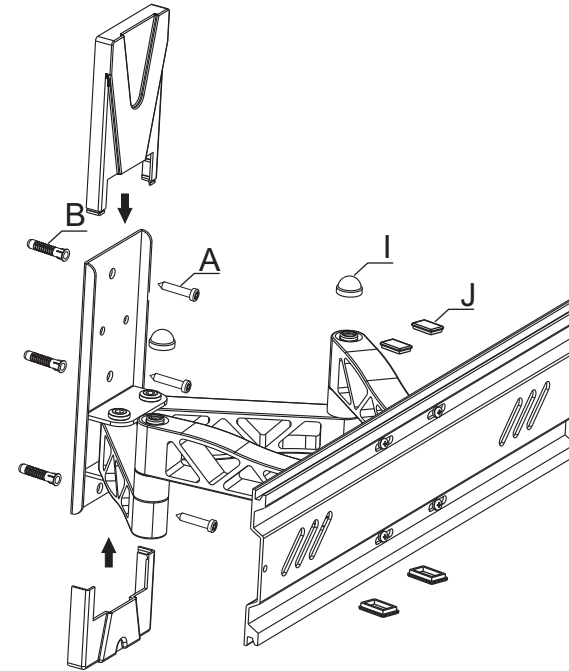

3559G

MUST BE FITTED BY A PROFESSIONAL

1		WALL PLATE & FRONT PLATE	x1
2		ARMS FOR TV	x2
3		SECURITY LOCKING BAR	x1
4		Dust cover1	x1
5		Dust cover2	x1
A		M5.8x55mm screw	x3
B		WALL PLUG	x3
C		M4x4mm Cross round screw	x2
D		M6x20mm Cross round screw	x4
E		M8x16mm Cross round screw	x4
F		Φ6x16 washer	x4
G		Φ8 washer	x4
H		Φ6 plastic spacer	x4
I		Plastic cover	x2
J		Plastic cover 1	x4
k		M8x16mm Cross round screw	x4

1

2

4

3

5

MUST BE FITTED BY A PROFESSIONAL