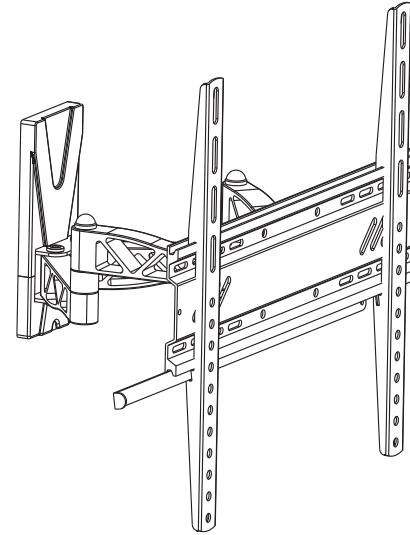

3559G

MUST BE FITTED BY A PROFESSIONAL

1		WALL PLATE & FRONT PLATE	x1
2		ARMS FOR TV	x2
3		SECURITY LOCKING BAR	x1
4		Dust cover1	x1
5		Dust cover2	x1
A		M5.8x55mm screw	x3
B		WALL PLUG	x3
C		M4x4mm Cross round screw	x2
D		M6x20mm Cross round screw	x4
E		M8x16mm Cross round screw	x4
F		Φ6x16 washer	x4
G		Φ8 washer	x4
H		Φ6 plastic spacer	x4
I		Plastic cover	x2
J		Plastic cover 1	x4
k		M8x16mm Cross round screw	x4

1

2

4

3

5

MUST BE FITTED BY A PROFESSIONAL