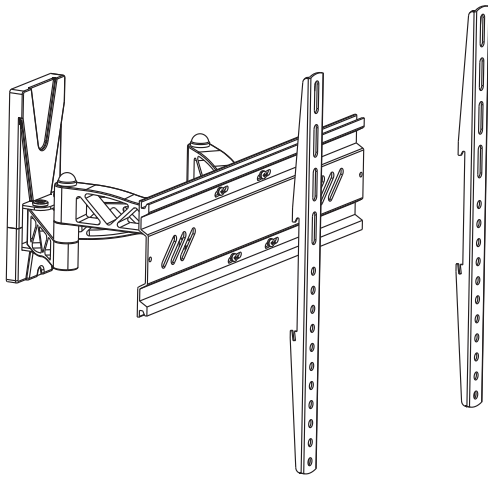

3559G

MUST BE FITTED BY A PROFESSIONAL

1		WALL PLATE & FRONT PLATE	x1
2		ARMS FOR TV	x2
3		SECURITY LOCKING BAR	x1
4		Dust cover1	x1
5		Dust cover2	x1
A		M5.8x55mm screw	x3
B		WALL PLUG	x3
C		M4x4mm Cross round screw	x2
D		M6x20mm Cross round screw	x4
E		M8x16mm Cross round screw	x4
F		Φ6x16 washer	x4
G		Φ8 washer	x4
H		Φ6 plastic spacer	x4
I		Plastic cover	x2
J		Plastic cover 1	x4
k		M8x16mm Cross round screw	x4

1

2

4

3

5

MUST BE FITTED BY A PROFESSIONAL