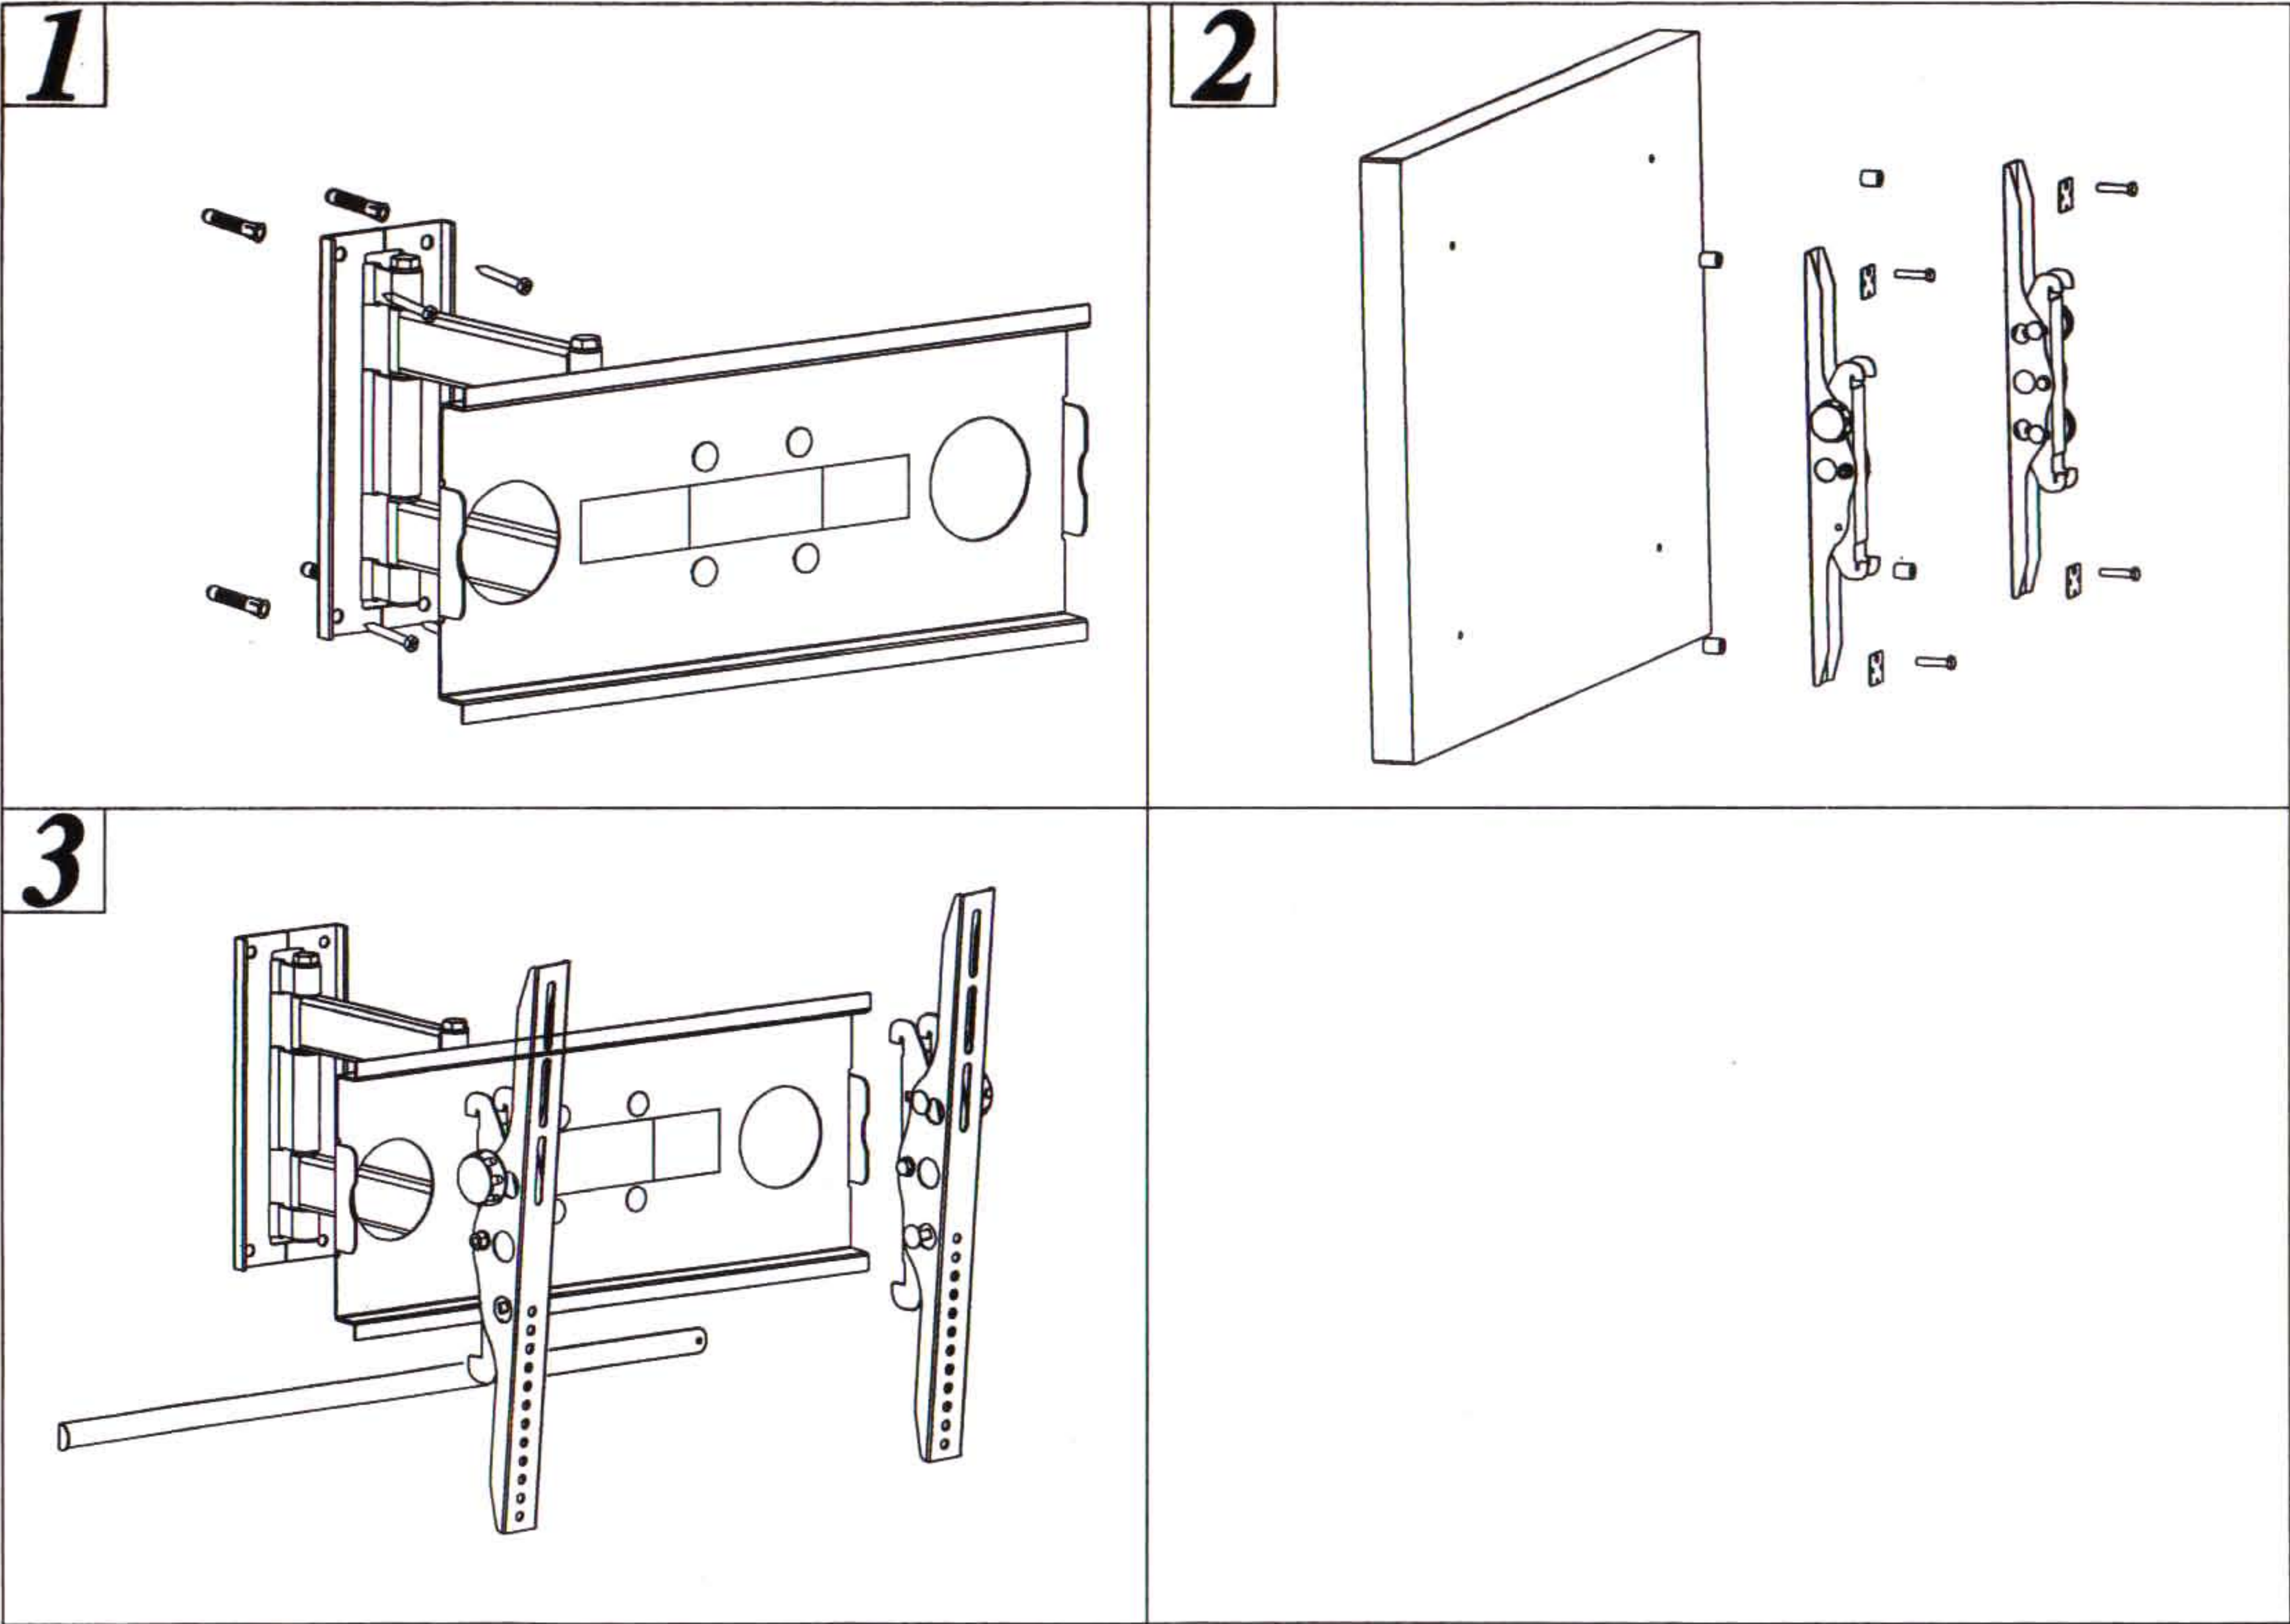

AARTON-UNIVERSAL WALL BRACKET -145
ITEM NO.:3545G

www.aartonmounts.com
MUST BE FITTED BY A PROFESSIONAL