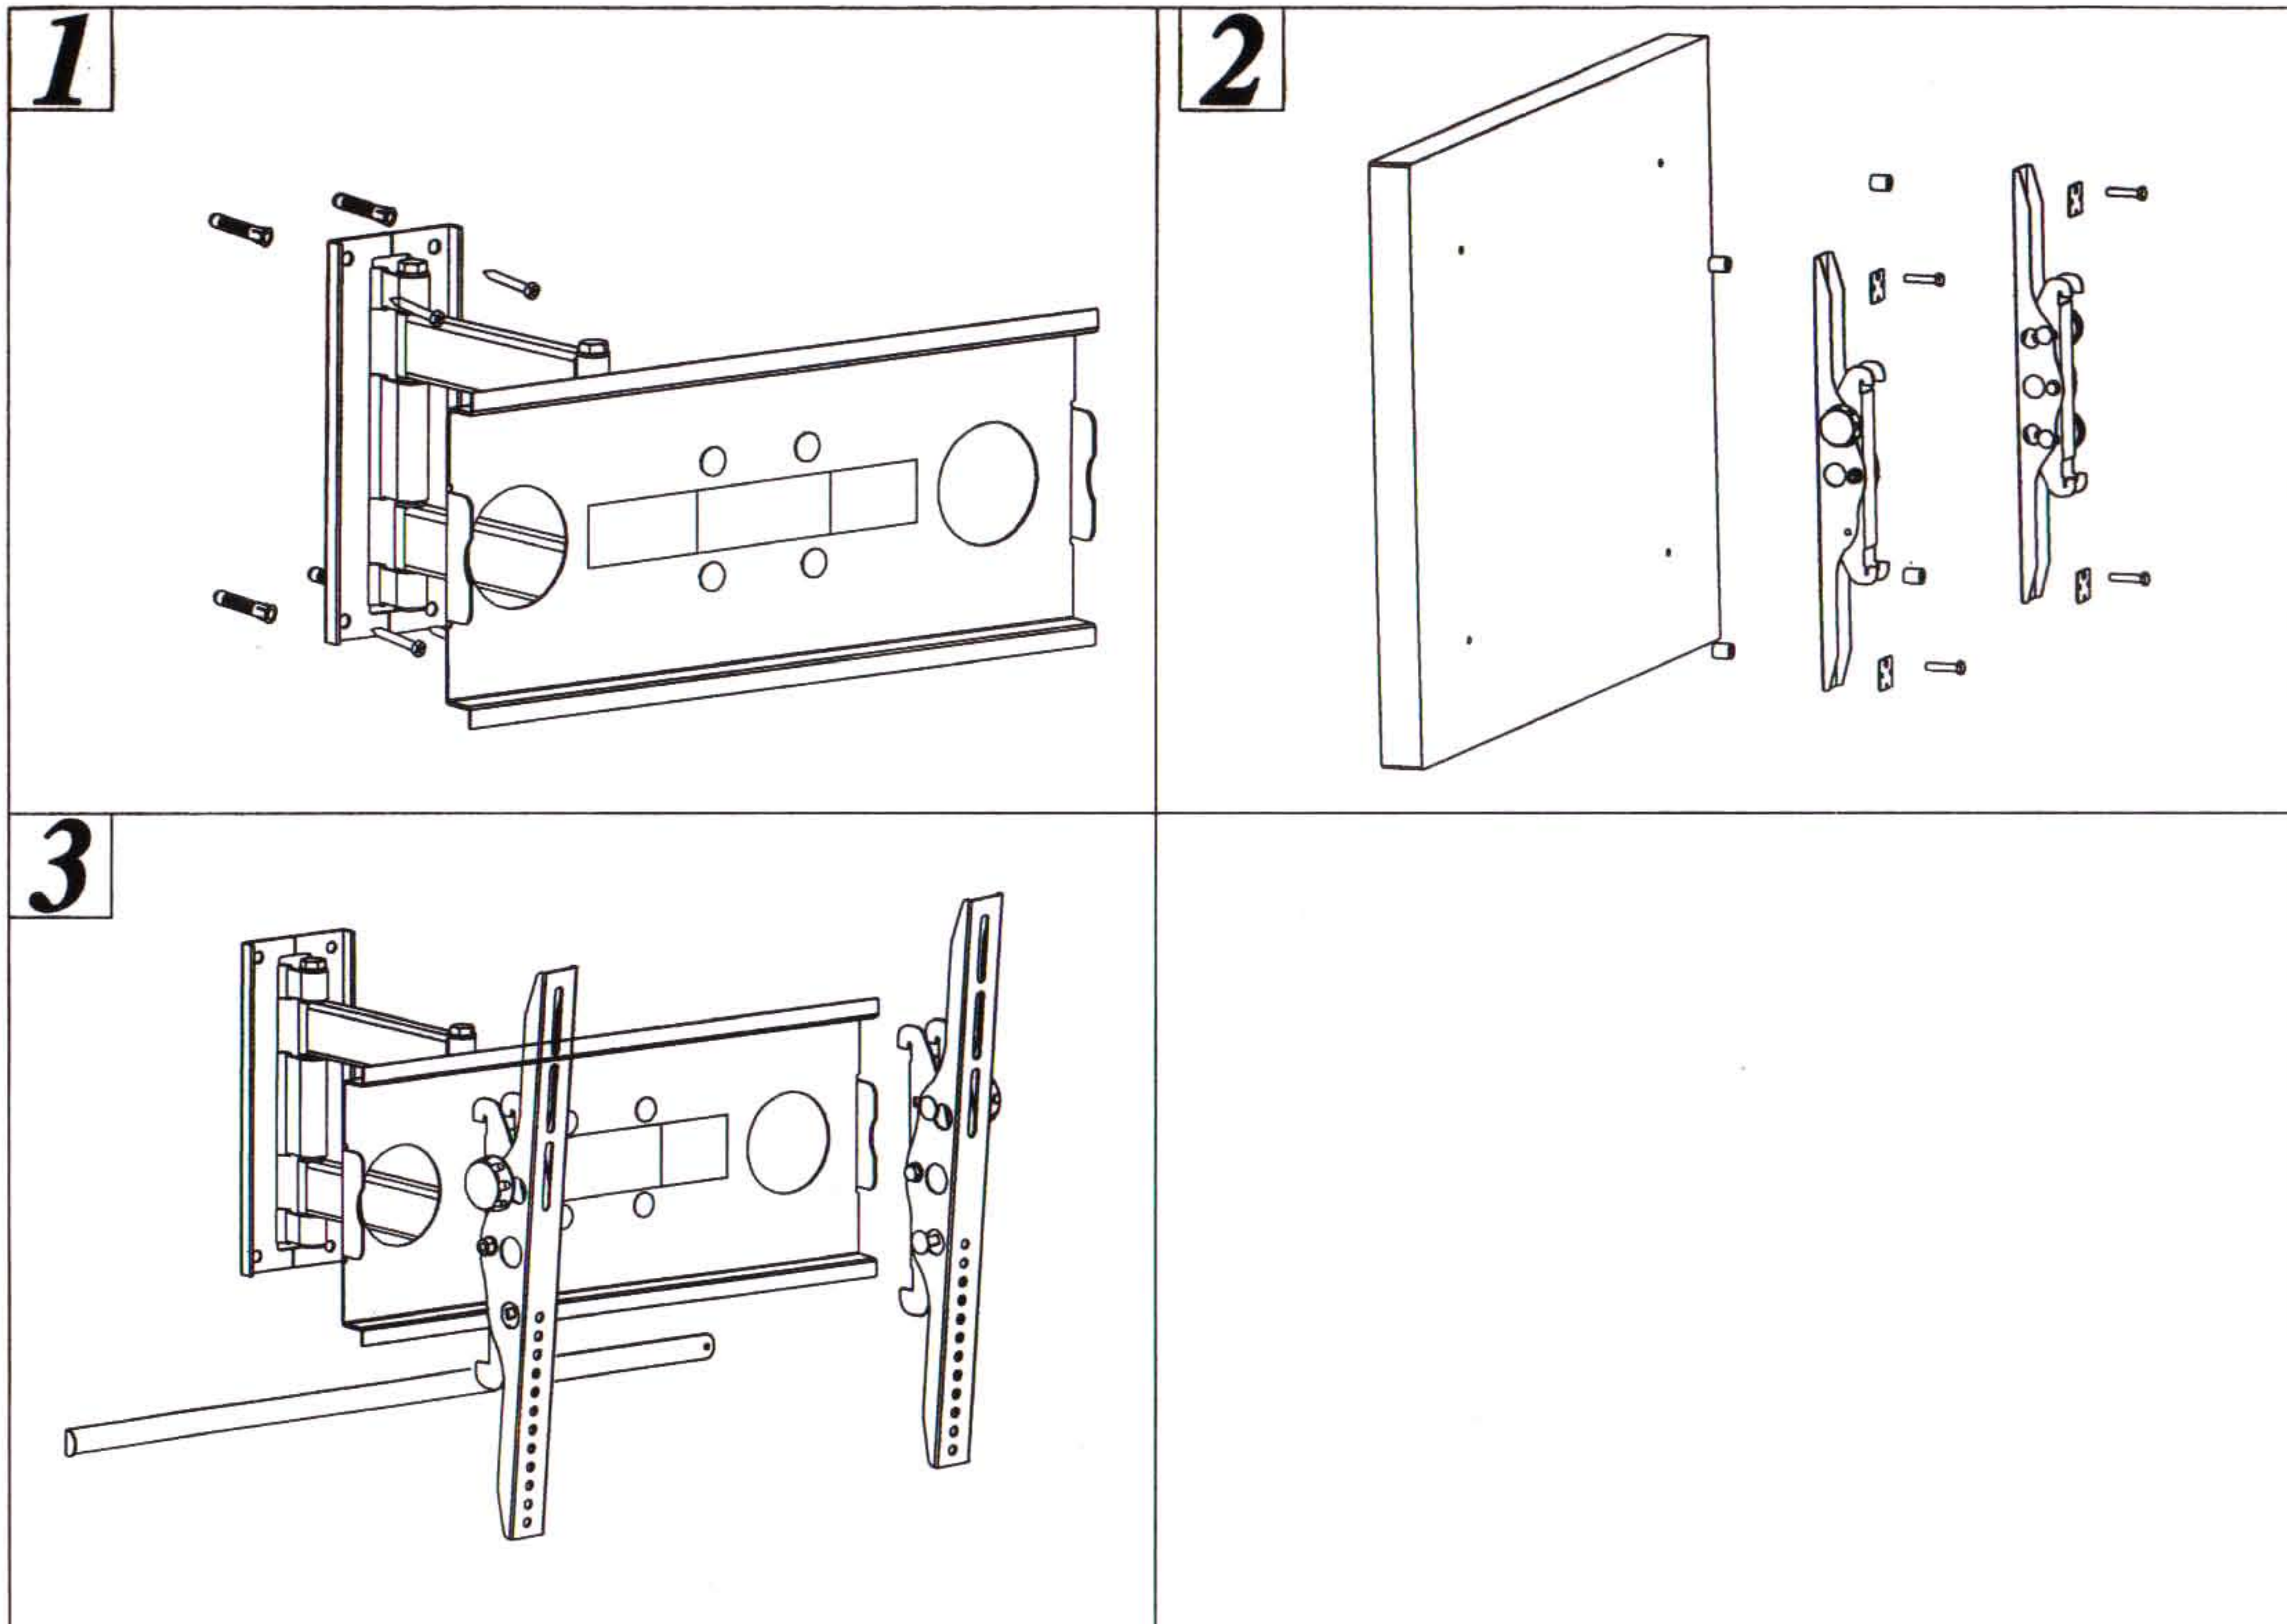

AARTON-UNIVERSAL WALL BRACKET -145
ITEM NO.:3545G

www.aartonmounts.com
MUST BE FITTED BY A PROFESSIONAL